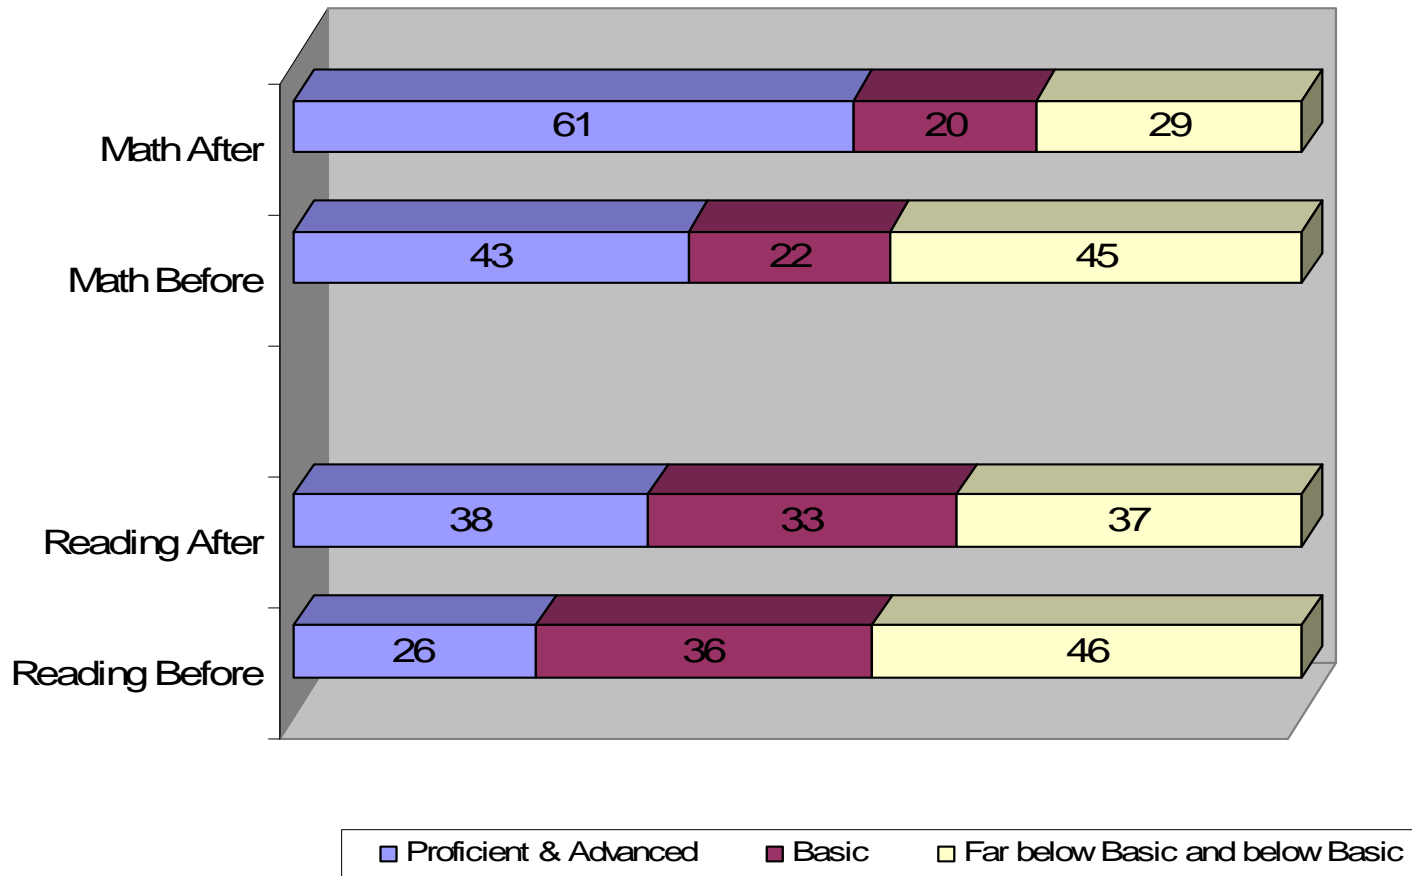

STAR Exam Results 2011 - 2012 Rio School District Oxnard, CA

Math - 110 Students

Proficient & Advanced *increased* 41.8%

Basic *decreased* 9.1%

Far below Basic and below Basic *decreased* 35.6%

Reading - 108 Students

Proficient & Advanced *increased* 46.2%

Basic *decreased* 8.3%

Far below Basic and below Basic *decreased* 19.6%